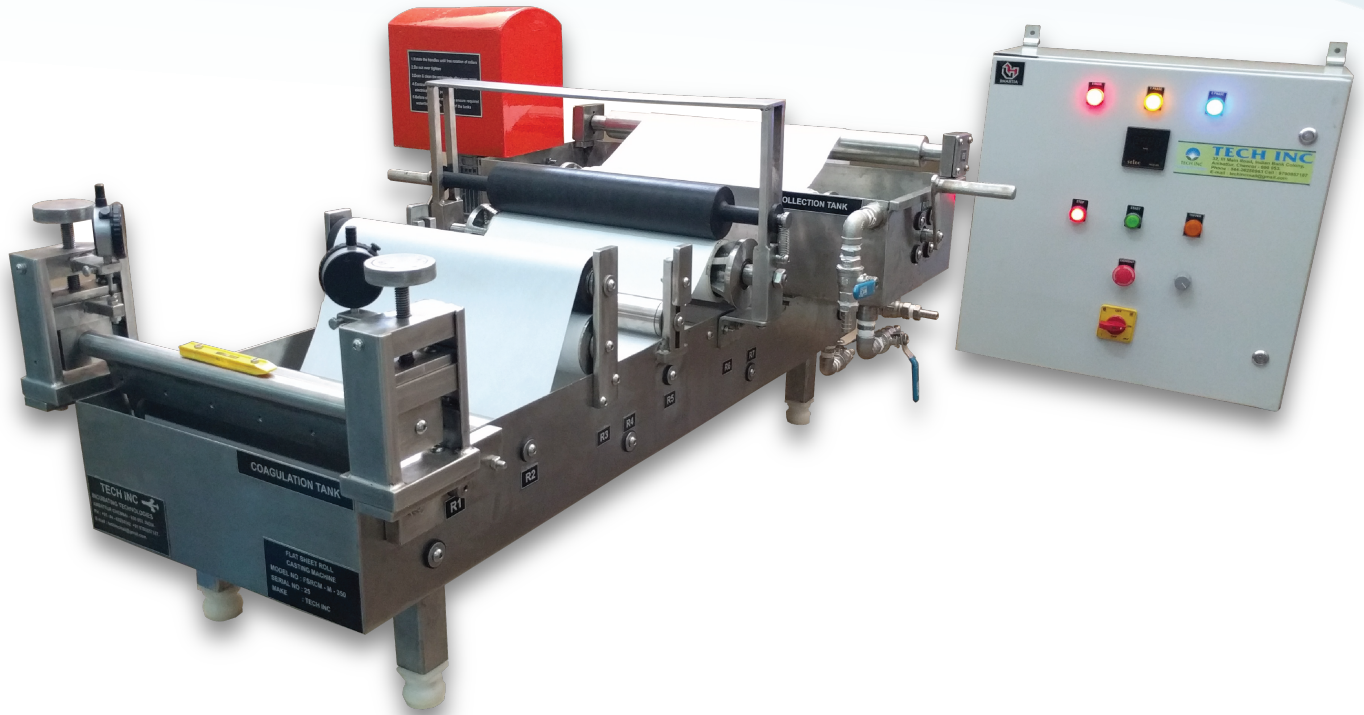

TECH INC FLATSHEET MEMBRANE ROLL CASTING

Incubating Technologies

| PARAMETER | DESCRIPTION |
|---------------------------|-------------------------------------|
| MOC of skid | SS 304 |
| MOC of main rollers | SS 304 |
| MOC of stiffening rollers | PP |
| VFD drive | ¼ HP motor, 3 phase, 440 VDC, 50 Hz |
| Electrical panel | VFD controlled with RPM indicator |